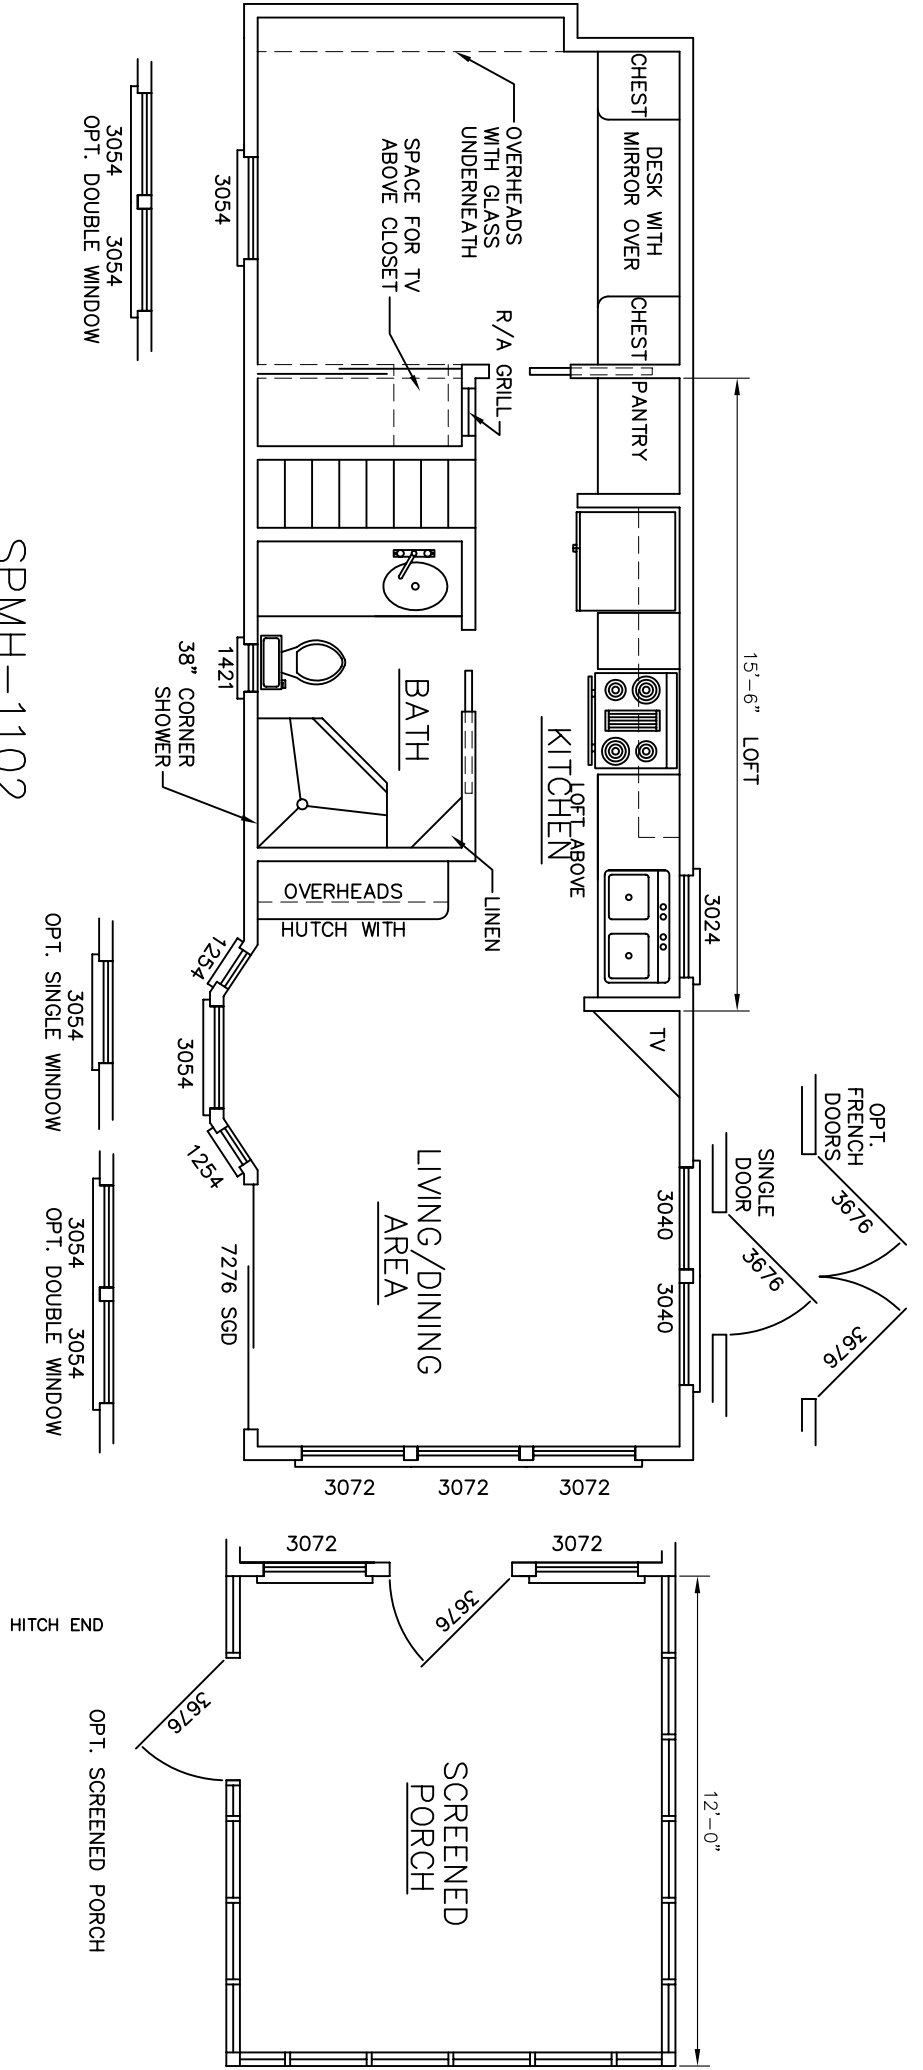

6' DORMER CENTERED OVER 3040 WINDOWS

SPMH-1102

INCLUDES:

- * HUTCH WITH OVERHEADS
- * TV STAND
- * (2) POCKET DOORS
- * LINEN CLOSET
- * CORNER SHOWER
- * REAR BAY
- * DESK
- * STORAGE LOFT