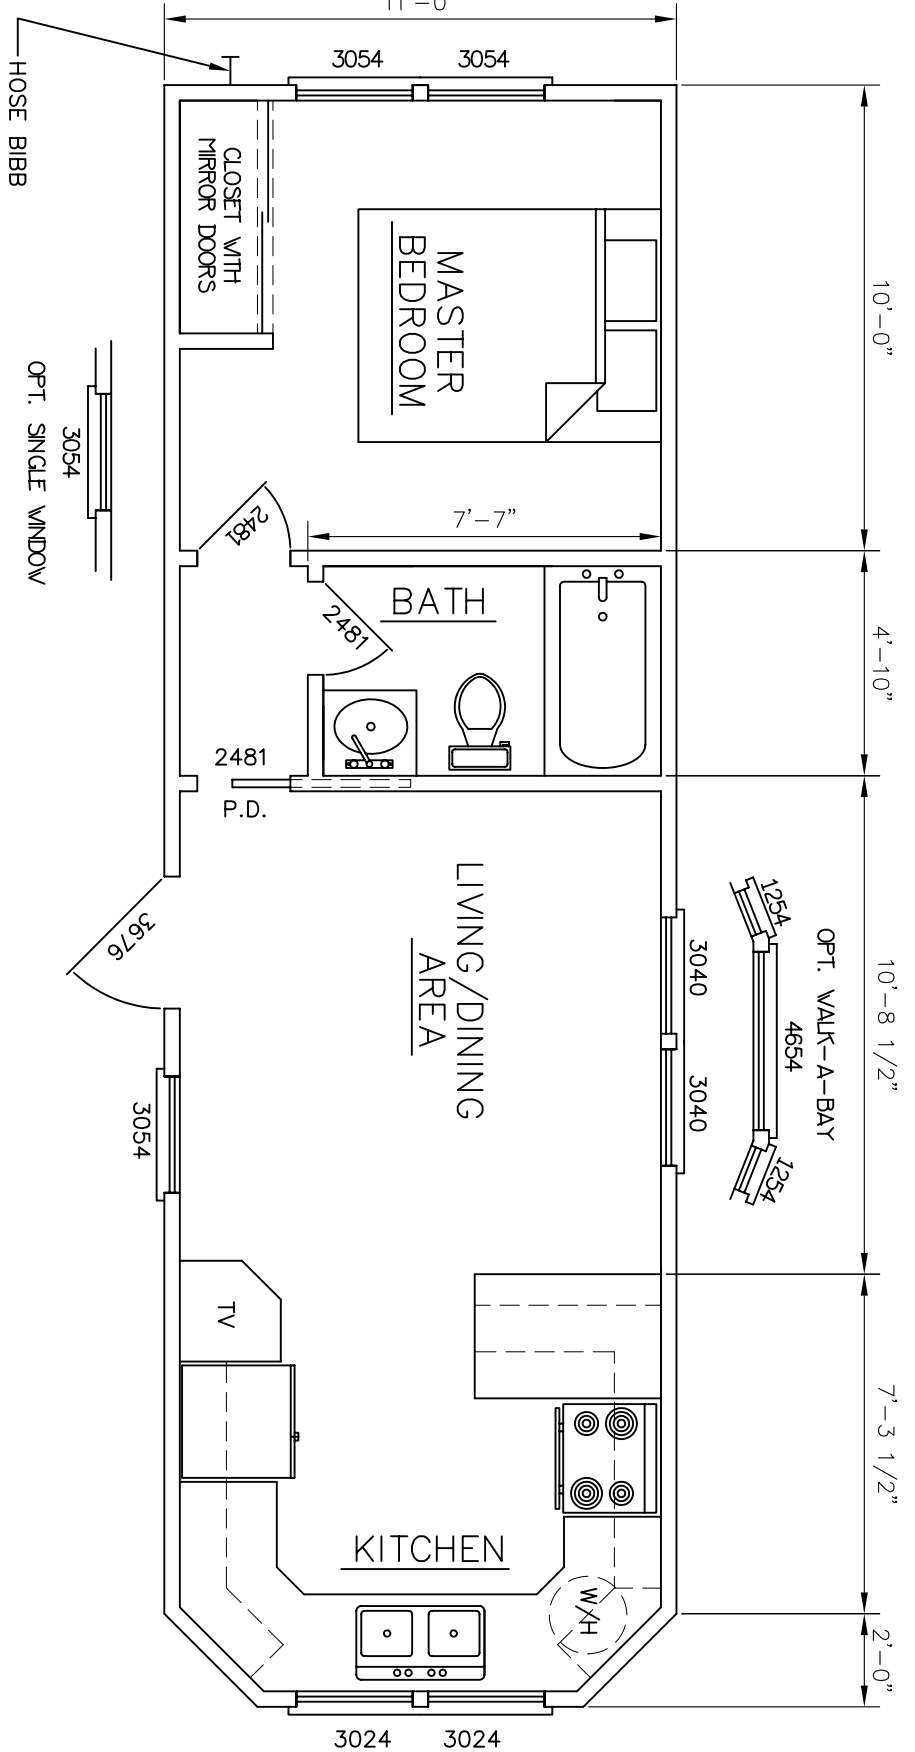

OPT. SINGLE WINDOW
3054

OPT. BOX BAY
3054 3054

HITCH END
11'-0"

SPMH-1101

INCLUDES:

- * ISLAND BAR
- * TV HUTCH
- * TV BRACKET
- * POCKET DOOR